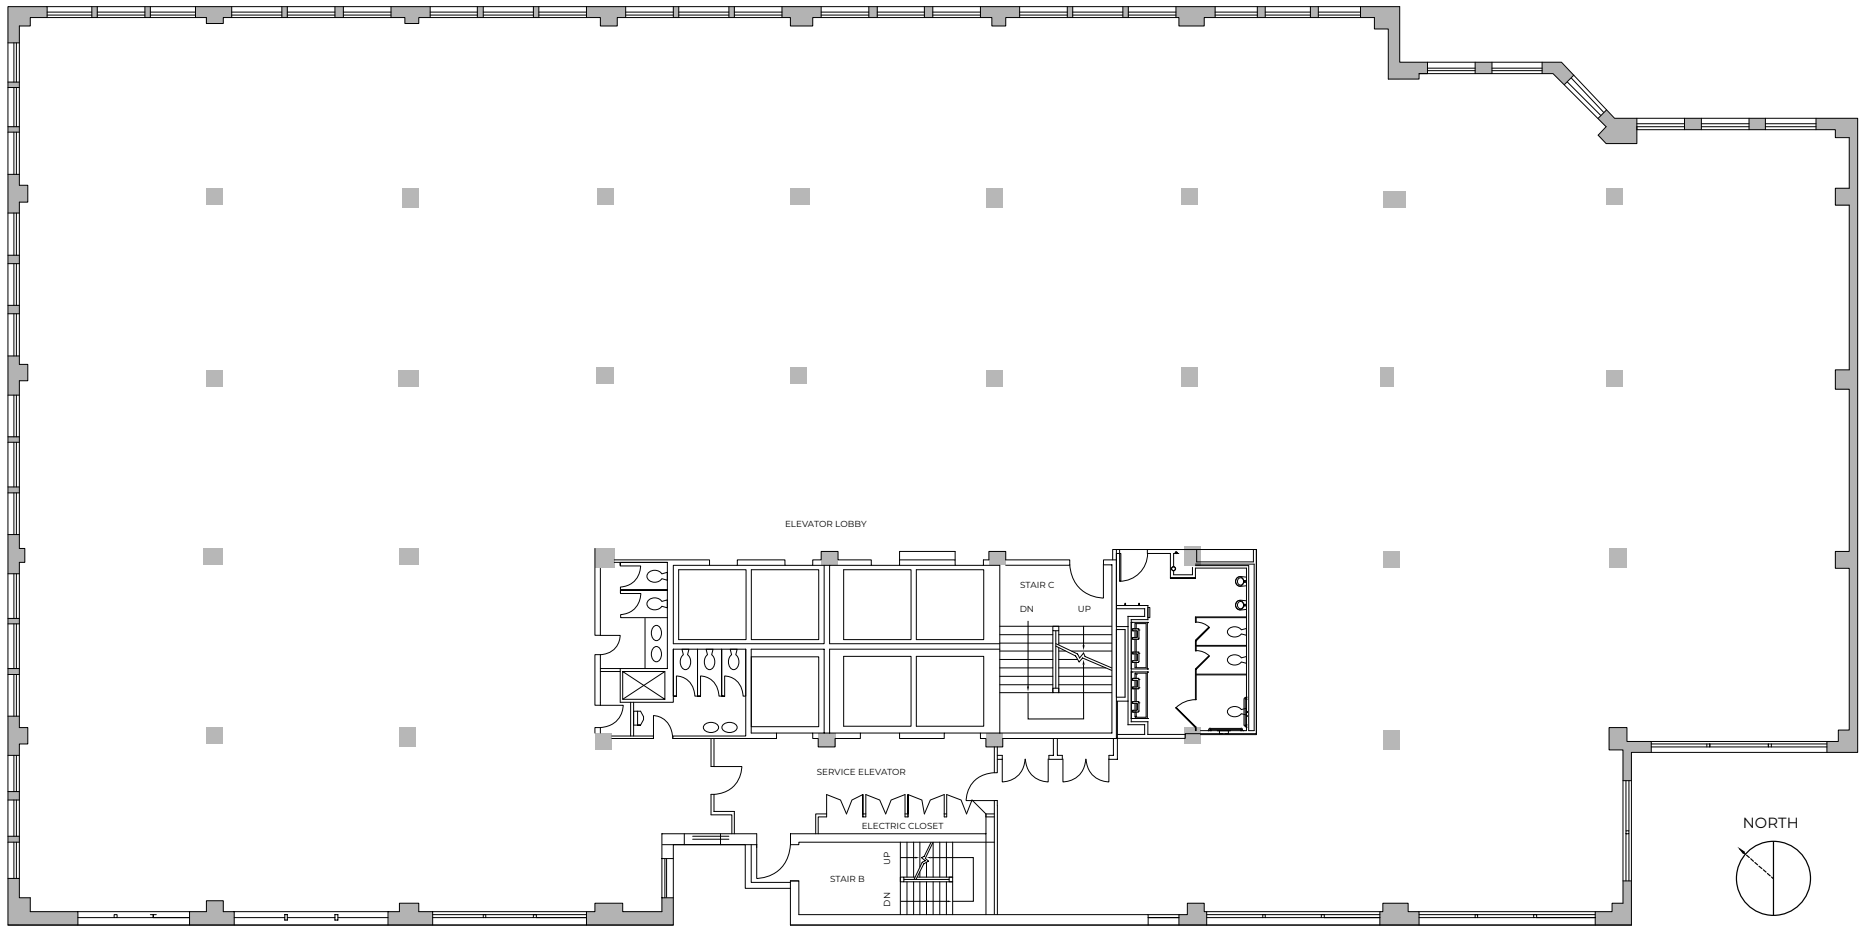

440

NINTH AVENUE

FLOOR 11
FLOOR PLANS

WEST 35TH STREET

NINTH AVENUE

FLOOR 11
23,968 RSF

CORE AND SHELL

©2019
440 NINTH AVENUE NEW YORK, NY 10001